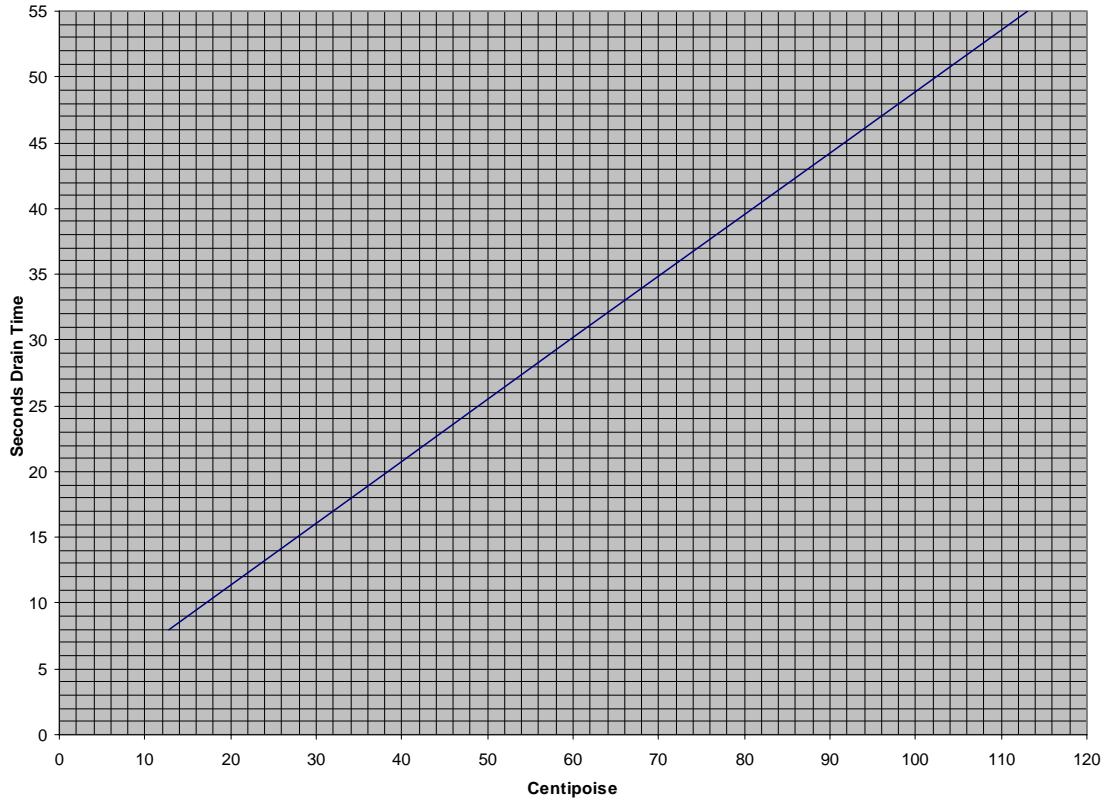

Shell Cup Information Package

Shell Cup #3.5 and #4

Shell Cup #3.5
A-2666-TAW

Shell Cup #4
A-2484-TAW