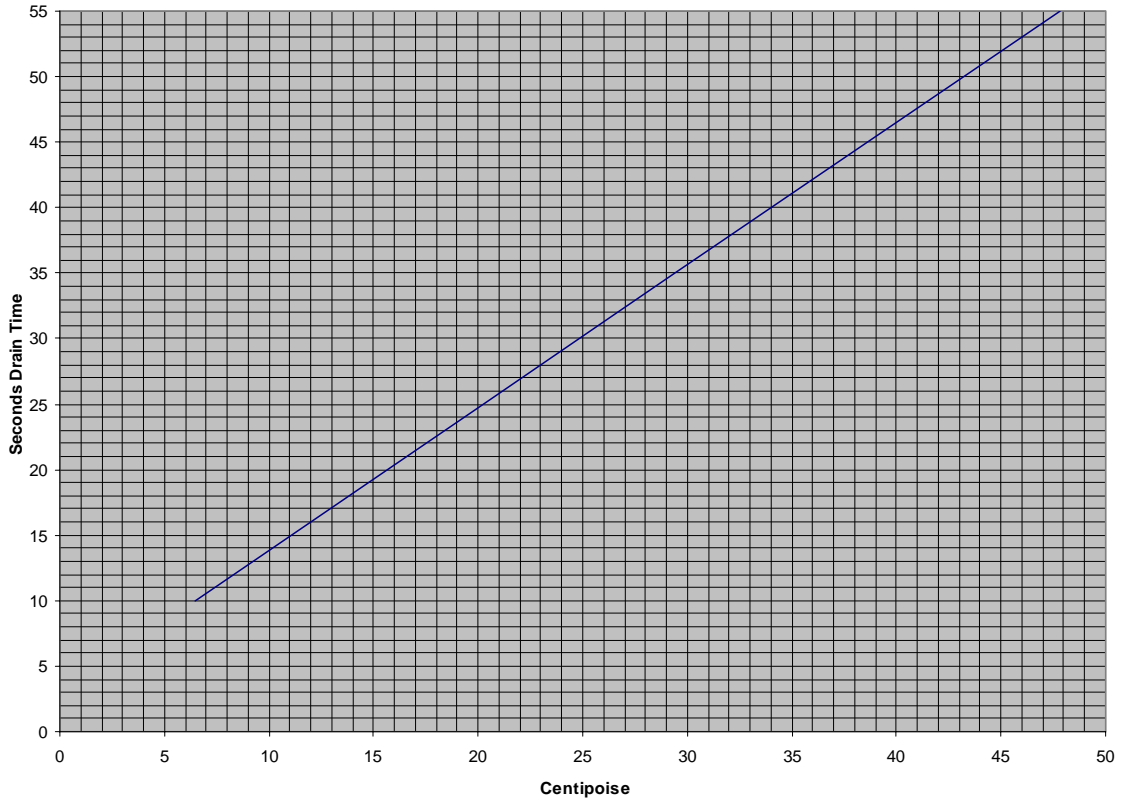

# Shell Cup Information Package

## Shell Cup #2.5 and #3

Shell Cup #2.5  
A-3225-TAW

Shell Cup #3  
A-2483-TAW