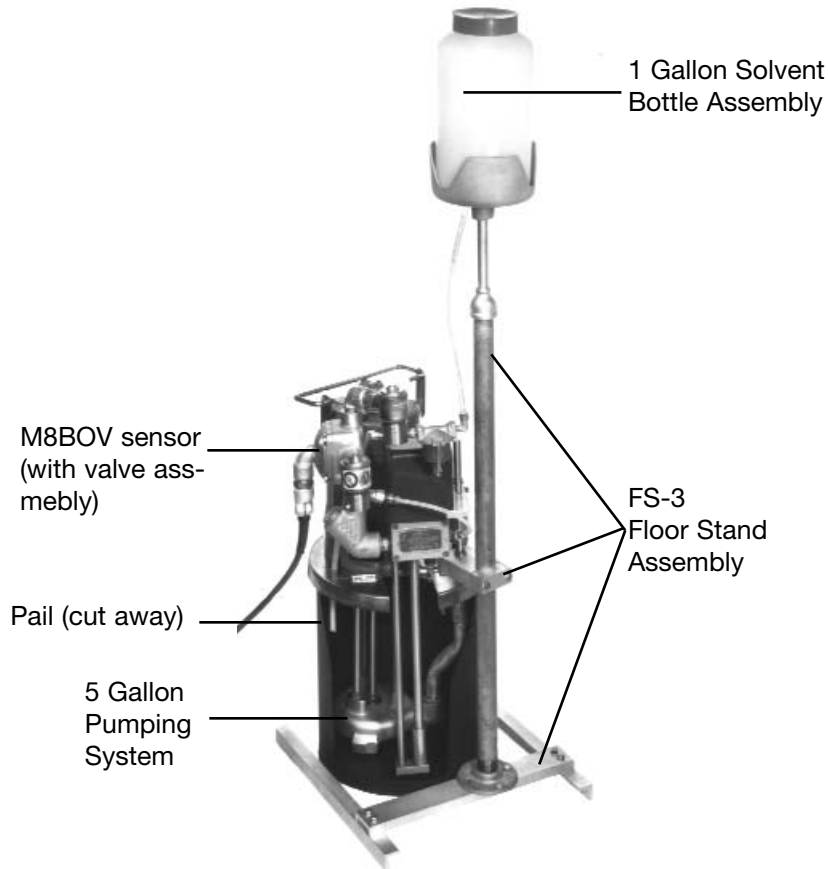

M8BO Portable System

FS-3 Floorstand Assembly

M8BOV sensor mounted
on FS-3 Floor Stand